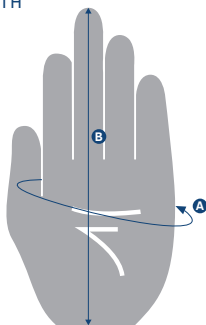

Worker Body Measurement:

The worker's actual measurements determined using a fabric measuring tape.

Coat, Bibs & Coverall Measurements:

Garment dimensions are larger than the user's measurements to allow space for movement.

SUIT MEASUREMENT GUIDE

GLOVE MEASUREMENT GUIDE

- A. HAND CIRCUMFERENCE
- B. HAND LENGTH

WORKER BODY MEASUREMENTS

WORKER BODY MEASUREMENTS

SIZE	S	M	L	XL	2XL	3XL	4XL	5XL
CHEST (in)	36	39	42	46	50	54	58	62
WAIST (in)	30	33	36	40	44	48	52	56

GLOVE MEASURING INSTRUCTIONS

1. Measure around the hand at the fullest part.
2. Measure from the tip of the middle finger to the base of the hand.
3. Use the LARGEST of these two measurements for the correct size glove.
4. The number of inches/centimeters measured equals the size of the glove.