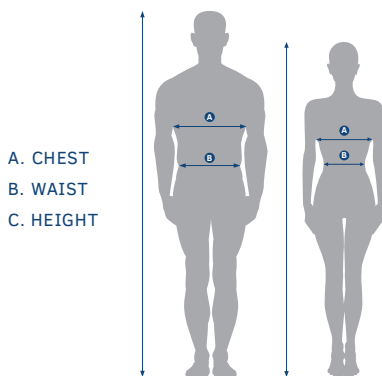

MEASURING INSTRUCTIONS

1. Use a Fabric Measuring Tape

Chest: Measure around the chest just under the arms and across the shoulder blades.

Waist: Measure around the natural waistline.

Height: Measure the total height of the worker. You can tape one measuring tape to a wall and have the worker stand up straight against it.

2. Select the Size

After measuring the worker select the size using the tables above. Each of these numbers represent the maximum measurement per size. Always round up and use the larger of either Chest or Waist.

3. Select the Height

All suits are sold as a Regular size. Order bib-overalls for adjustable height. Short, Tall and Extra Tall sizes are custom Made to Order. Regular Standard size is 5'10" to 6'1". Workers under 5'8" or over 6'4" need custom sizes.

Worker Body Measurement:

The worker's actual measurements determined using a fabric measuring tape.

Coat, Bibs & Coverall Measurements:

Garment dimensions are larger than the user's measurements to allow space for movement.

SUIT MEASUREMENT GUIDE